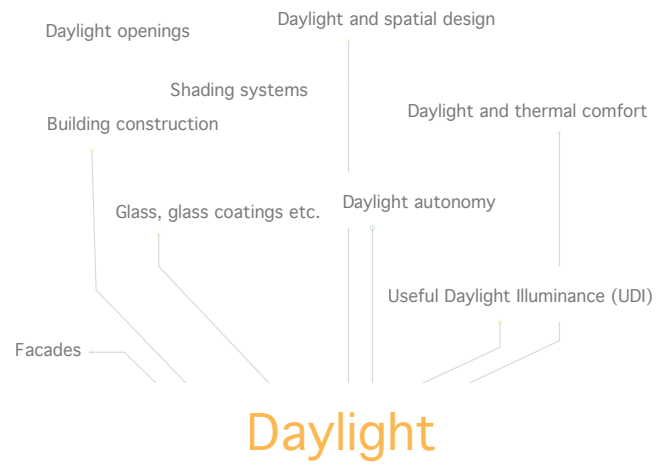

Research & Competencies
in Greater Copenhagen

Identification of light related competencies

3

4

Light Planning

5

Daylight

6